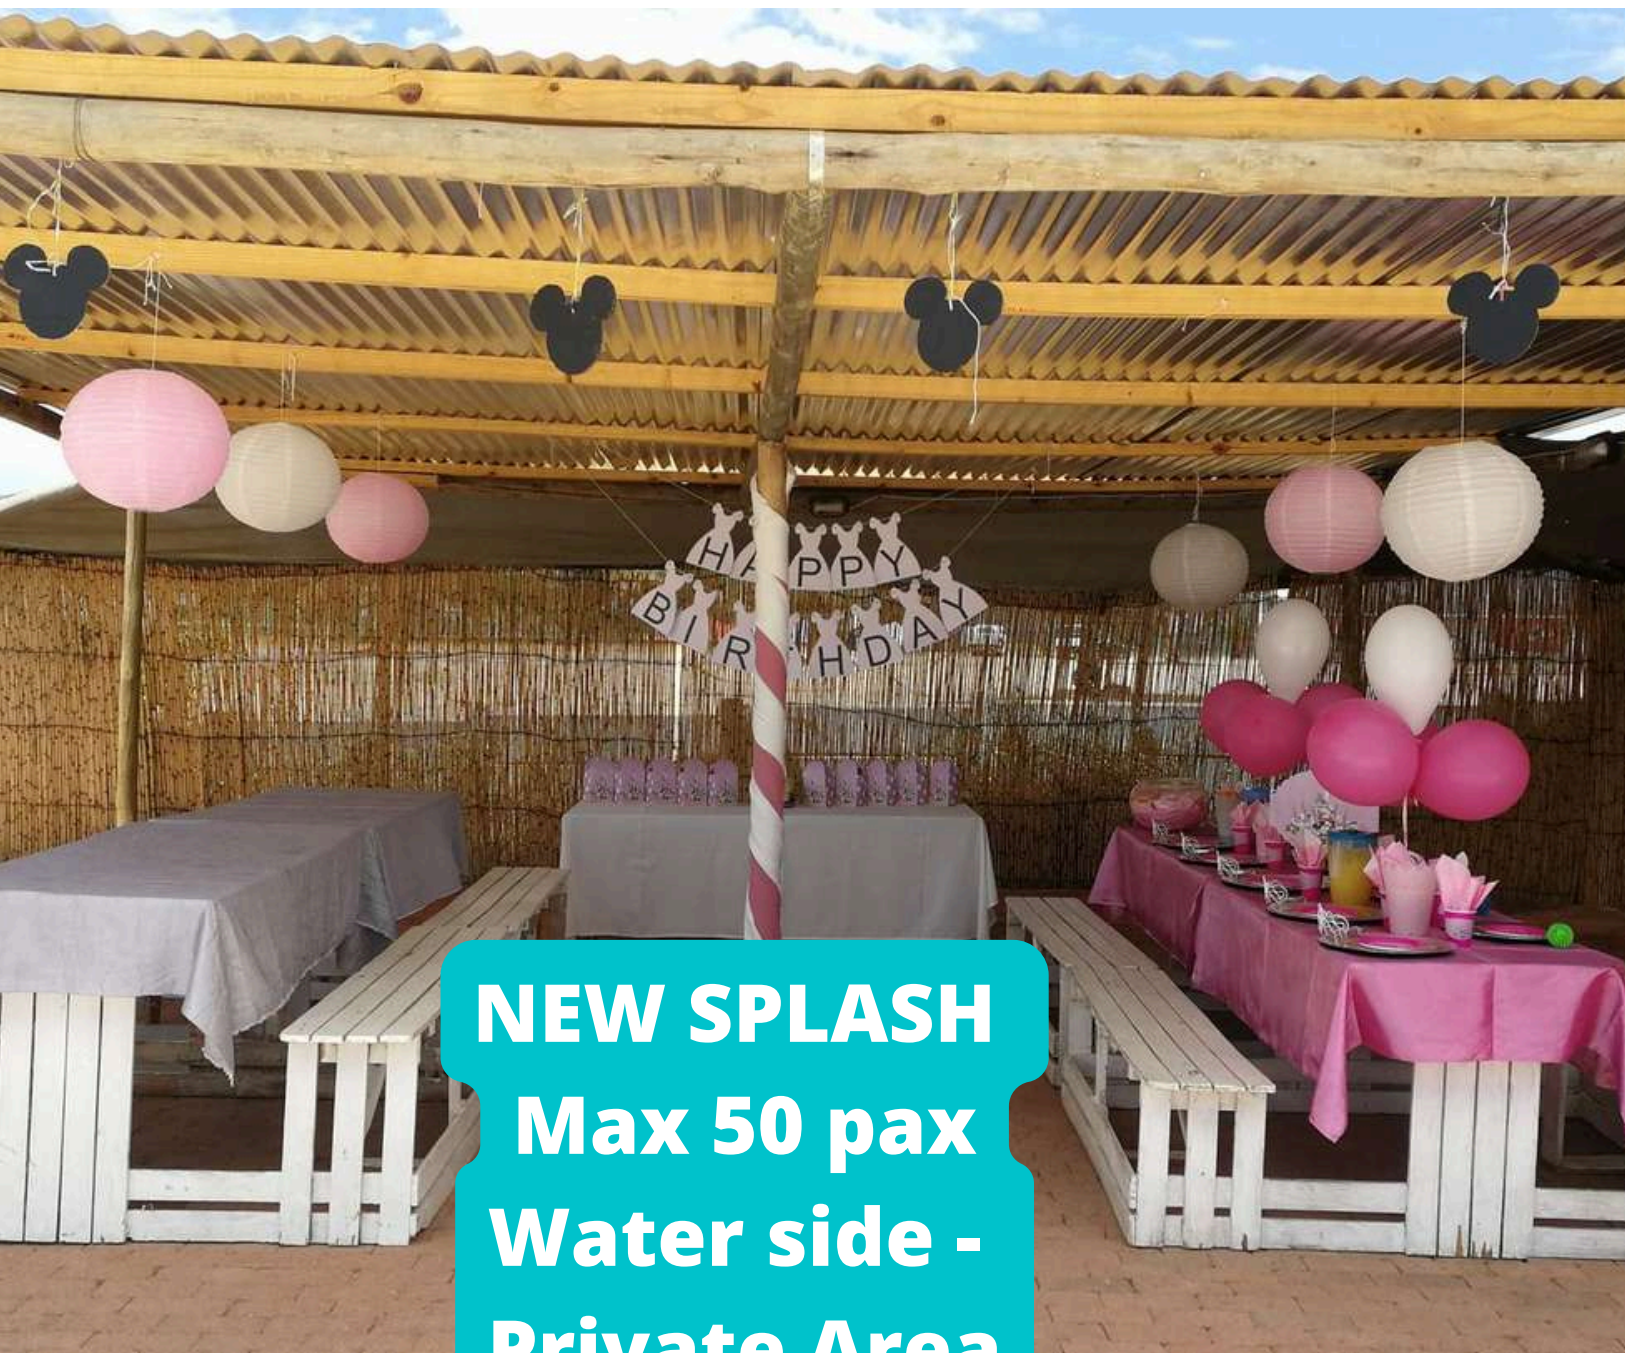

iFUN ACTIVITY AREA
Max 60 pax
Public Area (Best suited for toddler parties)

VENUE'S

NEW SPLASH
Max 50 pax
Water side -
Private Area